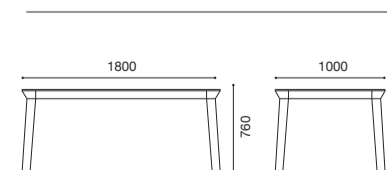

SINGLE SUSPENDED UNIT
1200x320x320

L U M A N O

TV UNIT
2880x440x500

DOUBLE SUSPENDED UNIT
1950x320x320

SINGLE SUSPENDED BOOKCASE
1650x320x320

ROUND COFFEE TABLE
Ø1200x320

DINING TABLE
1800x760x1000

TV UNIT
2580x800x500