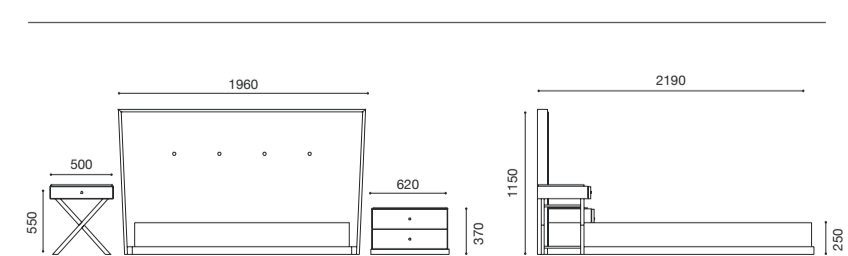

clarahome.com

BED
1960x1150x2190

UPHOLSTERED BED
1960x1150x2190

HIGHBOARD
1320x1390x500

UMANO collection. by clara home

Designed by
Lluís Vidal and Lluís Codina

projeto gráfico: formastyle.com

CLARA HOME