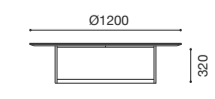

SINGLE SUSPENDED UNIT
1200x320x320

L U M A N O

TV UNIT
2880x440x500

DOUBLE SUSPENDED UNIT
1950x320x320

SINGLE SUSPENDED BOOKCASE
1650x320x320

ROUND COFFEE TABLE
Ø1200x320

DINING TABLE
1800x760x1000

TV UNIT
2580x800x500