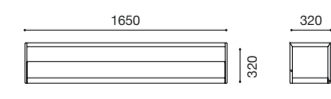

UMANO
Designed by
Lluís Vidal and Lluís Codina

CLARA HOME
SINGULARITY

PART OF
LBE

SIDEBOARD
2160x850x500

TV UNIT
3003x560x500

TRIPLE SUSPENDED BOOKCASE
1650x960x320

TV UNIT
3003x560x500

SINGLE SUSPENDED BOOKCASE
1500x320x320

SINGLE SUSPENDED UNIT
1200x320x320

L U M A N O

TV UNIT
2880x440x500

DOUBLE SUSPENDED UNIT
1950x320x320

SINGLE SUSPENDED BOOKCASE
1650x320x320

ROUND COFFEE TABLE
Ø1200x320

DINING TABLE
1800x760x1000

TV UNIT
2580x800x500