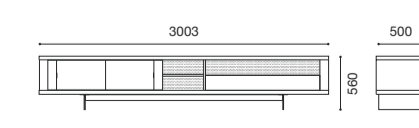

UMANO
Designed by
Lluís Vidal and Lluís Codina

CLARA HOME
SINGULARITY

PART OF
LBE

SIDEBOARD
2160x850x500

TV UNIT
3003x560x500

TRIPLE SUSPENDED BOOKCASE
1650x960x320

TV UNIT
3003x560x500

SINGLE SUSPENDED BOOKCASE
1500x320x320

SINGLE SUSPENDED UNIT
1200x320x320

L U M A N O

TV UNIT
2880x440x500

DOUBLE SUSPENDED UNIT
1950x320x320

SINGLE SUSPENDED BOOKCASE
1650x320x320

ROUND COFFEE TABLE
Ø1200x320

DINING TABLE
1800x760x1000

TV UNIT
2580x800x500