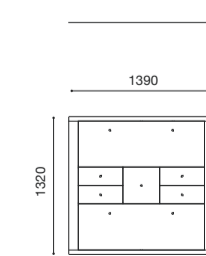

clarahome.com

BED
1960x1150x2190

UPHOLSTERED BED
1960x1150x2190

HIGHBOARD
1320x1390x500

UMANO collection. by clara home

Designed by
Lluís Vidal and Lluís Codina

projeto gráfico: formastyle.com

CLARA HOME