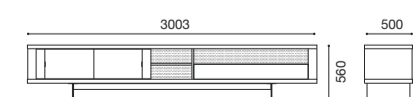

UMANO
Designed by
Lluís Vidal and Lluís Codina

CLARA HOME
SINGULARITY

PART OF
LBE

SIDEBOARD
2160x850x500

TV UNIT
3003x560x500

TRIPLE SUSPENDED BOOKCASE
1650x960x320

TV UNIT
3003x560x500

SINGLE SUSPENDED BOOKCASE
1500x320x320

SINGLE SUSPENDED UNIT
1200x320x320

L U M A N O

TV UNIT
2880x440x500

DOUBLE SUSPENDED UNIT
1950x320x320

SINGLE SUSPENDED BOOKCASE
1650x320x320

ROUND COFFEE TABLE
Ø1200x320

DINING TABLE
1800x760x1000

TV UNIT
2580x800x500