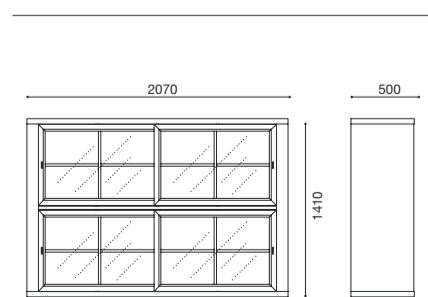

HIGHBOARD
2070x1410x500