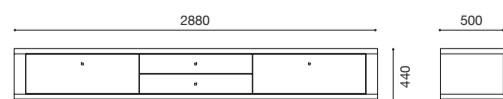

UMANO
Designed by
Lluís Vidal and Lluís Codina

CLARA HOME
SINGULARITY

PART OF
LBE

SIDEBOARD
2160x850x500

TV UNIT
3003x560x500

TRIPLE SUSPENDED BOOKCASE
1650x960x320

TV UNIT
3003x560x500

SINGLE SUSPENDED BOOKCASE
1500x320x320

SINGLE SUSPENDED UNIT
1200x320x320

L U M A N O

TV UNIT
2880x440x500

DOUBLE SUSPENDED UNIT
1950x320x320

SINGLE SUSPENDED BOOKCASE
1650x320x320

ROUND COFFEE TABLE
Ø1200x320

DINING TABLE
1800x760x1000

TV UNIT
2580x800x500