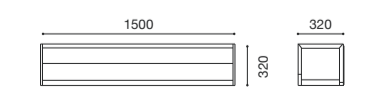

UMANO
Designed by
Lluís Vidal and Lluís Codina

CLARA HOME
SINGULARITY

PART OF
LBE

SIDEBOARD
2160x850x500

TV UNIT
3003x560x500

TRIPLE SUSPENDED BOOKCASE
1650x960x320

TV UNIT
3003x560x500

SINGLE SUSPENDED BOOKCASE
1500x320x320

SINGLE SUSPENDED UNIT
1200x320x320

L U M A N O

TV UNIT
2880x440x500

DOUBLE SUSPENDED UNIT
1950x320x320

SINGLE SUSPENDED BOOKCASE
1650x320x320

ROUND COFFEE TABLE
Ø1200x320

DINING TABLE
1800x760x1000

TV UNIT
2580x800x500