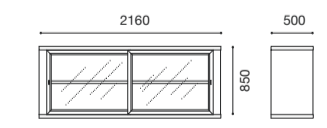

UMANO
Designed by
Lluís Vidal and Lluís Codina

CLARA HOME
SINGULARITY

PART OF
LBE

SIDEBOARD
2160x850x500

TV UNIT
3003x560x500

TRIPLE SUSPENDED BOOKCASE
1650x960x320

TV UNIT
3003x560x500

SINGLE SUSPENDED BOOKCASE
1500x320x320

SINGLE SUSPENDED UNIT
1200x320x320

L U M A N O

TV UNIT
2880x440x500

DOUBLE SUSPENDED UNIT
1950x320x320

SINGLE SUSPENDED BOOKCASE
1650x320x320

ROUND COFFEE TABLE
Ø1200x320

DINING TABLE
1800x760x1000

TV UNIT
2580x800x500