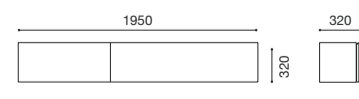

SINGLE SUSPENDED UNIT
1200x320x320

L U M A N O

TV UNIT
2880x440x500

DOUBLE SUSPENDED UNIT
1950x320x320

SINGLE SUSPENDED BOOKCASE
1650x320x320

ROUND COFFEE TABLE
Ø1200x320

DINING TABLE
1800x760x1000

TV UNIT
2580x800x500