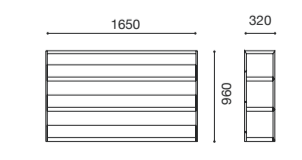

UMANO
Designed by
Lluís Vidal and Lluís Codina

CLARA HOME
SINGULARITY

PART OF
LBE

SIDEBOARD
2160x850x500

TV UNIT
3003x560x500

TRIPLE SUSPENDED BOOKCASE
1650x960x320

TV UNIT
3003x560x500

SINGLE SUSPENDED BOOKCASE
1500x320x320

SINGLE SUSPENDED UNIT
1200x320x320

L U M A N O

TV UNIT
2880x440x500

DOUBLE SUSPENDED UNIT
1950x320x320

SINGLE SUSPENDED BOOKCASE
1650x320x320

ROUND COFFEE TABLE
Ø1200x320

DINING TABLE
1800x760x1000

TV UNIT
2580x800x500